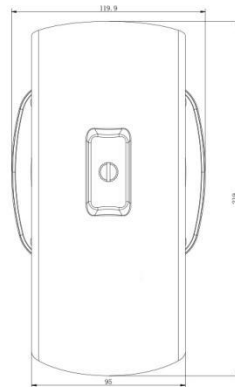

12X H.265+ Mini PTZ Bullet Network Camera

Structure Diagrams

Wall Mount:

Pedestal Mount:

Units: mm

Accessories Support

A01 Pole Mount

Weight: 720g
Dimensions: 170*51.5*152.6mm

A03 External Corner Bracket

Weight: 900g
Dimensions: 170*152.6*76.3mm

A62 Junction Box

Weight: 510g
Dimensions: 134*127*40mm

Milesight Technology Co.,Ltd. | www.milesight.com

Contact Us: sales@milesight.com support@milesight.com