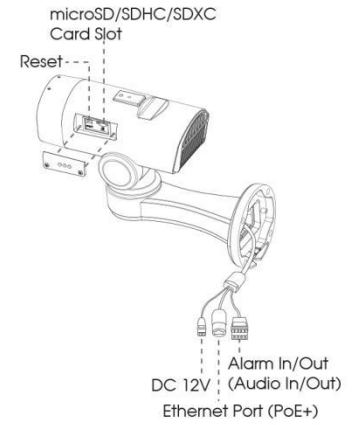

12X H.265+ Mini PTZ Bullet Network Camera

Structure Diagrams

Wall Mount: