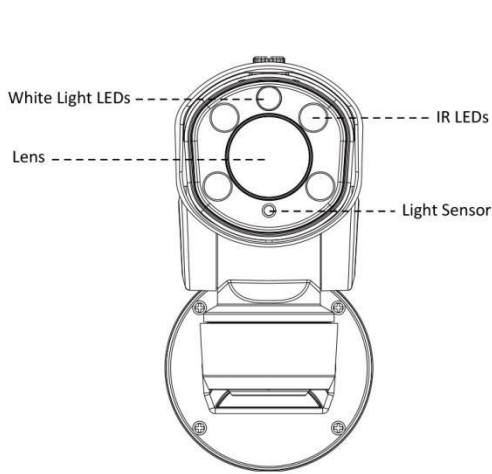

12X H.265+ Mini PTZ Bullet Network Camera

Structure Diagrams

Wall Mount:

Pedestal Mount:

Units: mm

Accessories Support

A01 Pole Mount

Weight: 720g
Dimensions: 170*51.5*152.6mm