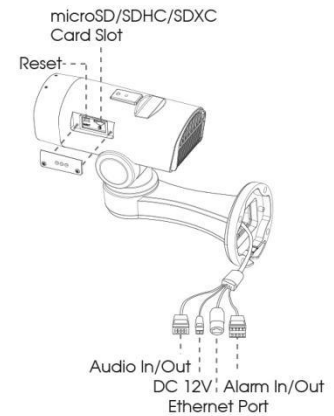

12X H.265+ Mini PTZ Bullet Network Camera

Structure Diagrams

Wall Mount:

Pedestal Mount:

Units: mm

Accessories Support

A01 Pole Mount

Weight: 720g
Dimensions: 170*51.5*152.6mm

A03 External Corner Bracket

Weight: 900g
Dimensions: 170*152.6*76.3mm

A62 Junction Box

Weight: 510g
Dimensions: 134*127*40mm

Milesight Technology Co.,Ltd. | www.milesight.com

Contact Us: sales@milesight.com support@milesight.com