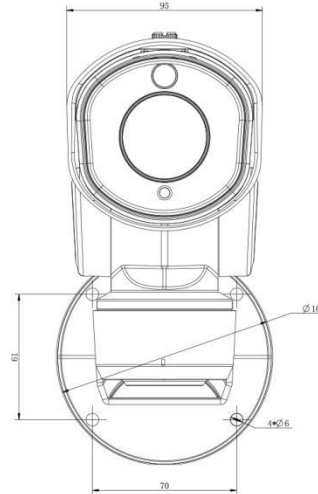

12X H.265+ Mini PTZ Bullet Network Camera

Structure Diagrams

Wall Mount:

Pedestal Mount:

Units: mm

Accessories Support

A01 Pole Mount

Weight: 720g
Dimensions: 170*51.5*152.6mm

A03 External Corner Bracket

Weight: 900g
Dimensions: 170*152.6*76.3mm

A62 Junction Box

Weight: 510g
Dimensions: 134*127*40mm

Milesight Technology Co.,Ltd. | www.milesight.com

Contact Us: sales@milesight.com support@milesight.com