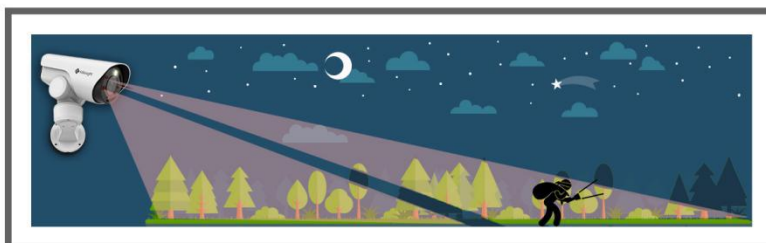

12X H.265+ Mini PTZ Bullet Network Camera

IP66

AF Lens

DATASHEET

KEY FEATURES

- ▶ **Smart Stream** (Bandwidth, storage and bit rate save with Smart Stream ON, eg, H.265+ save 70%~80% bandwidth of H.264.)
- ▶ **Smart IR II** (Combining the High Beam and Low Beam to adjust IR intensity to fit different lighting conditions.)
- ▶ **140dB Super WDR** (Excellent performance even when the ratio of the luminosity of brightest and darkest is up to 140dB.)
- ▶ **Video Content Analysis** (With 10 detection modes, VCA greatly enhances the performance bringing comprehensive surveillance functions.)
- ▶ **Smart PTZ Motion Detection** (Pan and tilt to the position of motion detected area automatically and zoom in synchronously.)
- ▶ **255 Preset Positions** (The user can easily control the lens position via mouse to monitor interested area and set up to 255 preset positions for patrolling.)
- ▶ **Keyboard Control** (Shortcut keys for PTZ control via Milesight Keyboard.)
- ▶ **Breathable Screw-in Vent** (High weather-proof and air permeable performance to reduce fogging, condensation and eliminate moisture.)

0.002Lux Ultra Low-light

The starlight camera is able to deliver high detailed color images even in low light environment reaching 0.002Lux(Color) or 0Lux(B/W), and near infrared light environments without any supplementary lighting.

12X Optical Zoom

The 12X optical zoom can zoom up to distant subjects while still maintaining the clarity, delivering high quality video over the entire zoom range.

Flexible Installation Modes

With two installation modes of Wall Mount and Pedestal Mount, the PTZ camera, to a greater extent, meets different installation needs for different application scenarios.